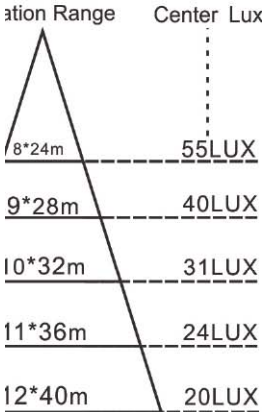

0SL-T70W

0SL-T90W

* reference only. Due to different testing environments, the data may vary in 5%.