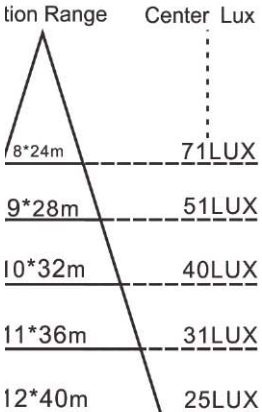

0SL-T70W

0SL-T90W

* reference only. Due to different testing environments, the data may vary in 5%.